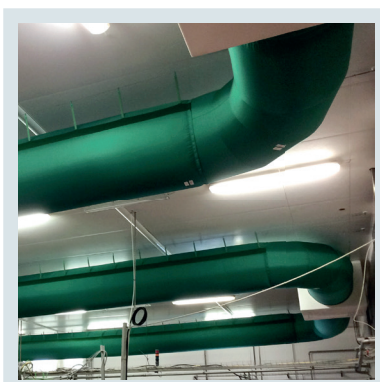

The competences for air diffusion ducts are united in a brand called FPN. FPN is now part of the  and already well known, e. g. in Italy, for the high standard.

Shape	Special parts	Installing kit	Colours
<ul style="list-style-type: none"> • Circular • Semicircular • Elliptical • Other tailor made shapes 	<ul style="list-style-type: none"> • Elbows • Plenums • TEES • Reductions • Caps • Cone 	<ul style="list-style-type: none"> • S.S. Clamping belt with ratchet • S.S. Cable • S.S. Clamp • S.S. Turnbuckle • Ceiling S.S. Bracket • Polyamide profile 	<ul style="list-style-type: none"> • White • Light blue • Blue • Green • Red • Yellow • On demand